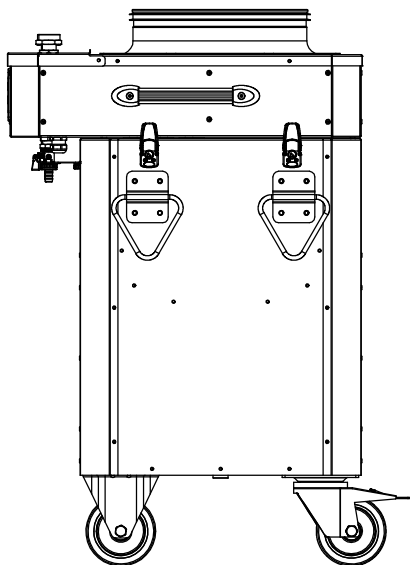

A

B

C

D

E

F

G

H

J

K

ARTIKELNR./

ARTICLE NO.

EB14653

MÄRKSTRÖM/
CURRENT RATING

16

A

SPÄNNING/
VOLTAGE

230

V

MEASURING
EQUIPMENT

CURR.-
TRAFO-
SPACE

ENERGY-
METER-
SPACE

FAST ANSLUTNING/
FIXED CONNECTIONS

<125A

>125A

CEE-OUTLETS
3-POLE

16A

32A

63A

125A

SCHUKO OUTLETS

16A

CEE-OUTLETS
4-POLE

16A

32A

63A

125A

CEE-OUTLETS
5-POLE/400V

16A

32A

63A

125A

JFB/RCD/RCBO

0,01A

0,03A

0,1A

JFB/RCD/RCBO

0,3A

0,5A

Variable

VIKT/WEIGHT

kg

This drawing is property of El-Björn. May not be copied, shown or distributed without our written permission.

TF 30HW EBC

EL-BJÖRN
www.elbjorn.com

RITAD AV/DRAWN BY

CG

DATUM/DATE

200601

SIGN

REVISION/ISSUE

A*

NEXT SHEET

2

SHEET

1

RITNING NR./DRAWING

EB14653