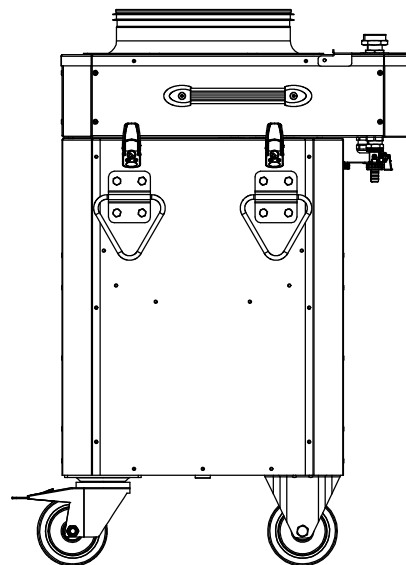

A

B

C

D

E

F

G

H

J

K

ARTIKELNR./

ARTICLE NO.

EB14653

MÄRKSTRÖM/
CURRENT RATING

16

A

SPÄNNING/
VOLTAGE

230

V

MEASURING
EQUIPMENT

CURR.-
TRAFO-
SPACE

ENERGY-
METER-
SPACE

FAST ANSLUTNING/
FIXED CONNECTIONS

<125A

>125A

CEE-OUTLETS
3-POLE

16A

32A

63A

125A

SCHUKO OUTLETS

16A

CEE-OUTLETS
4-POLE

16A

32A

63A

125A

CEE-OUTLETS
5-POLE/400V

16A

32A

63A

125A

JFB/RCD/RCBO

0,01A

0,03A

0,1A

JFB/RCD/RCBO

0,3A

0,5A

Variable

VIKT/WEIGHT

kg

This drawing is property of El-Björn. May not be copied, shown or distributed without our written permission.

TF 30HW EBC

EL-BJÖRN
www.elbjorn.com

RITAD AV/DRAWN BY

CG

DATUM/DATE

200601

SIGN

REVISION/ISSUE

A*

NEXT SHEET

2

SHEET

1

RITNING NR./DRAWING

EB14653