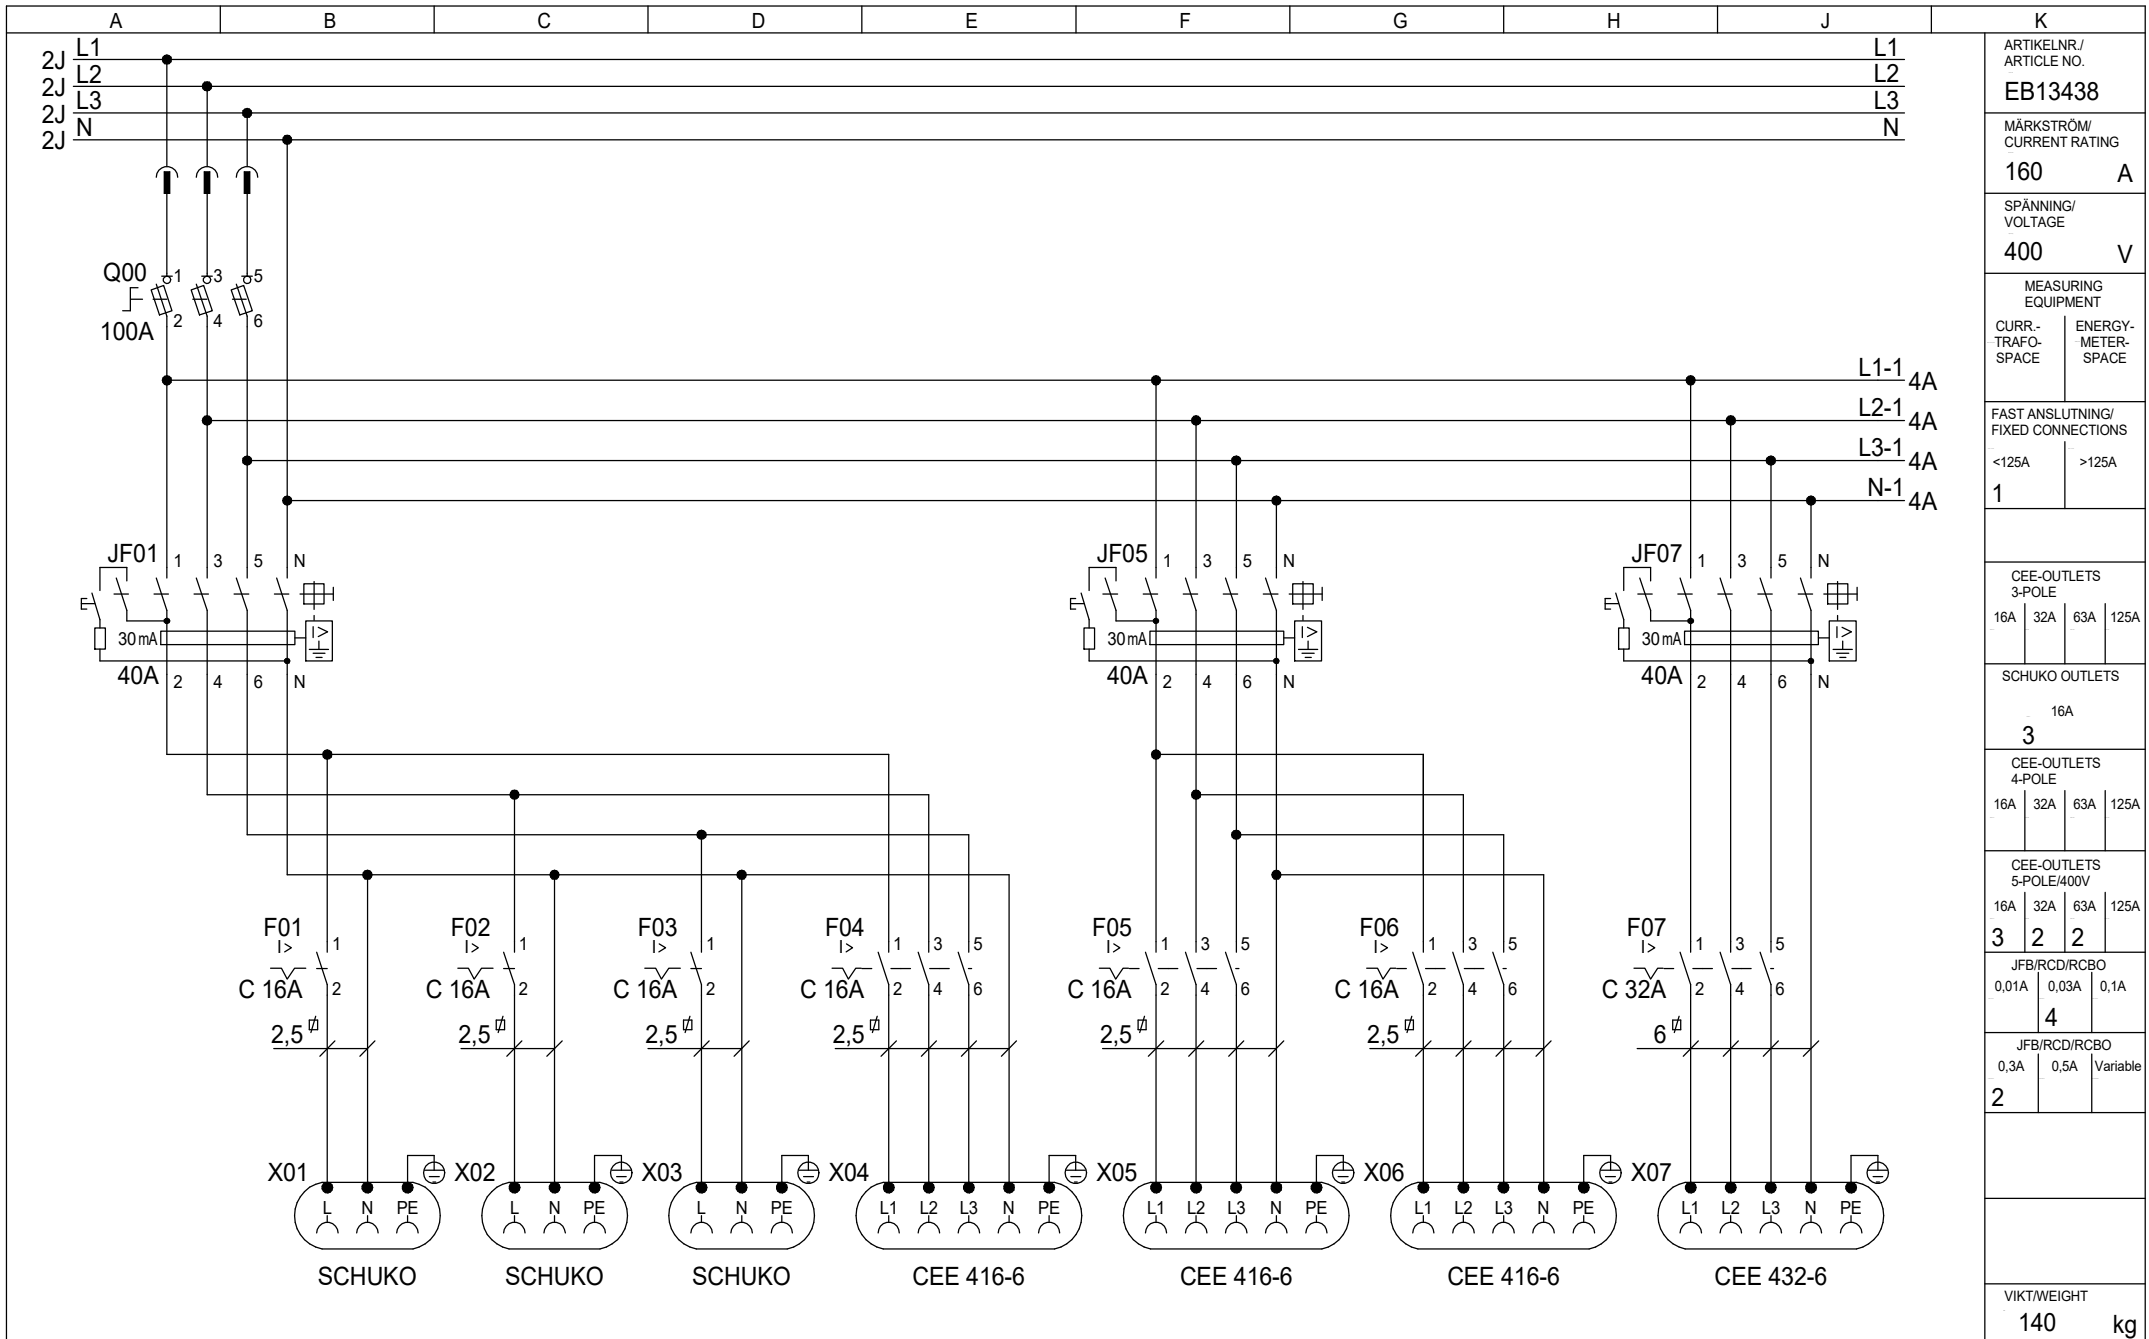

ARTIKELNR / ARTICLE NO. EB13438			
MÄRKSTRÖM / CURRENT RATING 160 A			
SPÄNNING / VOLTAGE 400 V			
MEASURING EQUIPMENT			
CURR-TRAFOS-SPACE	ENERGY-METER-SPACE		
FAST ANSLUTNING / FIXED CONNECTIONS			
<125A	>125A		
1			
CEE-OUTLETS 3-POLE			
16A	32A	63A	125A
SCHUKO OUTLETS			
16A			
3			
CEE-OUTLETS 4-POLE			
16A	32A	63A	125A
CEE-OUTLETS 5-POLE/400V			
16A	32A	63A	125A
3	2	2	
JFB/RCD/RCBO			
0,01A	0,03A	0,1A	
4			
JFB/RCD/RCBO			
0,3A	0,5A	Variable	
2			
VIKT/WEIGHT			
140 kg			

This drawing is property of El-Björn. May not be copied, shown or distributed without our written permission.

FSF 160BCS/1/3322-402 EN

RITAD AV/DRAWN BY CG	DATUM/DATE 180316	NEXT SHEET 4	SHEET 3
SIGN	REVISION/ISSUE A*	RITINGS NR./DRAWING EB13438