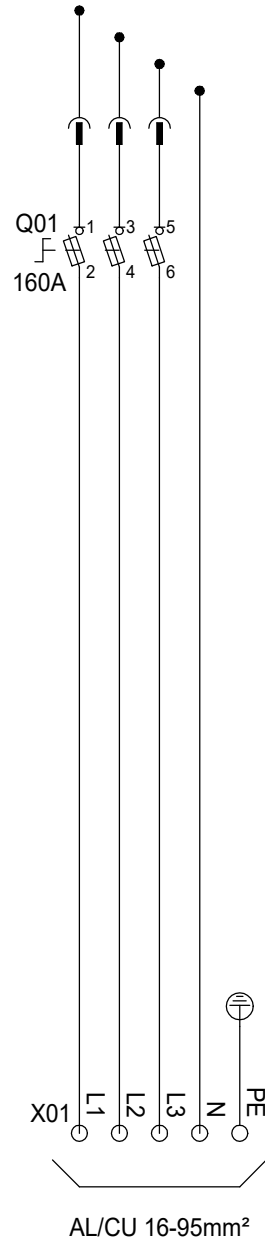

A B C D E F G H J K

ARTIKELNR / ARTICLE NO. E2467375			
MÄRKSTRÖM / CURRENT RATING 160 A			
SPÄNNING / VOLTAGE 400 V			
MEASURING EQUIPMENT			
CURR- TRAFO- SPACE	ENERGY- METER- SPACE		
FAST ANSLUTNING/ FIXED CONNECTIONS			
<125A	>125A		
1			
CEE-OUTLETS 3-POLE			
16A	32A	63A	125A
SCHUKO OUTLETS			
16A			
CEE-OUTLETS 4-POLE			
16A	32A	63A	125A
CEE-OUTLETS 5-POLE/400V			
16A	32A	63A	125A
JFB/RCD/RCBO			0,1A
JFB/RCD/RCBO			0,3A
JFB/RCD/RCBO			0,5A
JFB/RCD/RCBO			Variable
VIKT/WEIGHT			
3,2 kg			

This drawing is property of El-Björn. May not be copied, shown or distributed without our written permission.

SLK 160

RITAD AV/DRAWN BY CG	DATUM/DATE 190128	NEXT SHEET 2	SHEET 1
SIGN	REVISION/ISSUE A*	RITINGS NR./DRAWING E2467375	

A	B	C	D	E	F	G	H	J	K		
PC.	Position	Description	Type	Manufacturer	Data	Article No.	E-number(SE)	ARTIKELNR / ARTICLE NO. E2467375			
1	Q01	Säkringslastfrånskiljare	SLK 160	El-Björn	160A, 3-P, 50mm		2467375	MÄRKSTRÖM / CURRENT RATING 160 A			
2	X01	Kabelklämma	10-95	Maxeta	AL/CU 10-95mm ²	8349999		SPÄNNING / VOLTAGE 400 V			
								MEASURING EQUIPMENT			
								CURR-TRAFO-SPACE	ENERGY-METER-SPACE		
								FAST ANSLUTNING / FIXED CONNECTIONS			
								<125A	>125A		
								1			
								CEE-OUTLETS 3-POLE			
								16A	32A	63A	125A
								SCHUKO OUTLETS			
								16A			
								CEE-OUTLETS 4-POLE			
								16A	32A	63A	125A
								CEE-OUTLETS 5-POLE/400V			
								16A	32A	63A	125A
								JFB/RCD/RCBO			
								0,01A	0,03A	0,1A	
								JFB/RCD/RCBO			
								0,3A	0,5A	Variable	
								VIKT/WEIGHT			
								3,2	kg		

This drawing is property of El-Björn. May not be copied, shown or distributed without our written permission.

SLK 160

RITAD AV/DRAWN BY
CG

DATUM/DATE
190128

NEXT SHEET
2

SIGN

REVISION/ISSUE
A*

RITINGS NR./DRAWING
E2467375