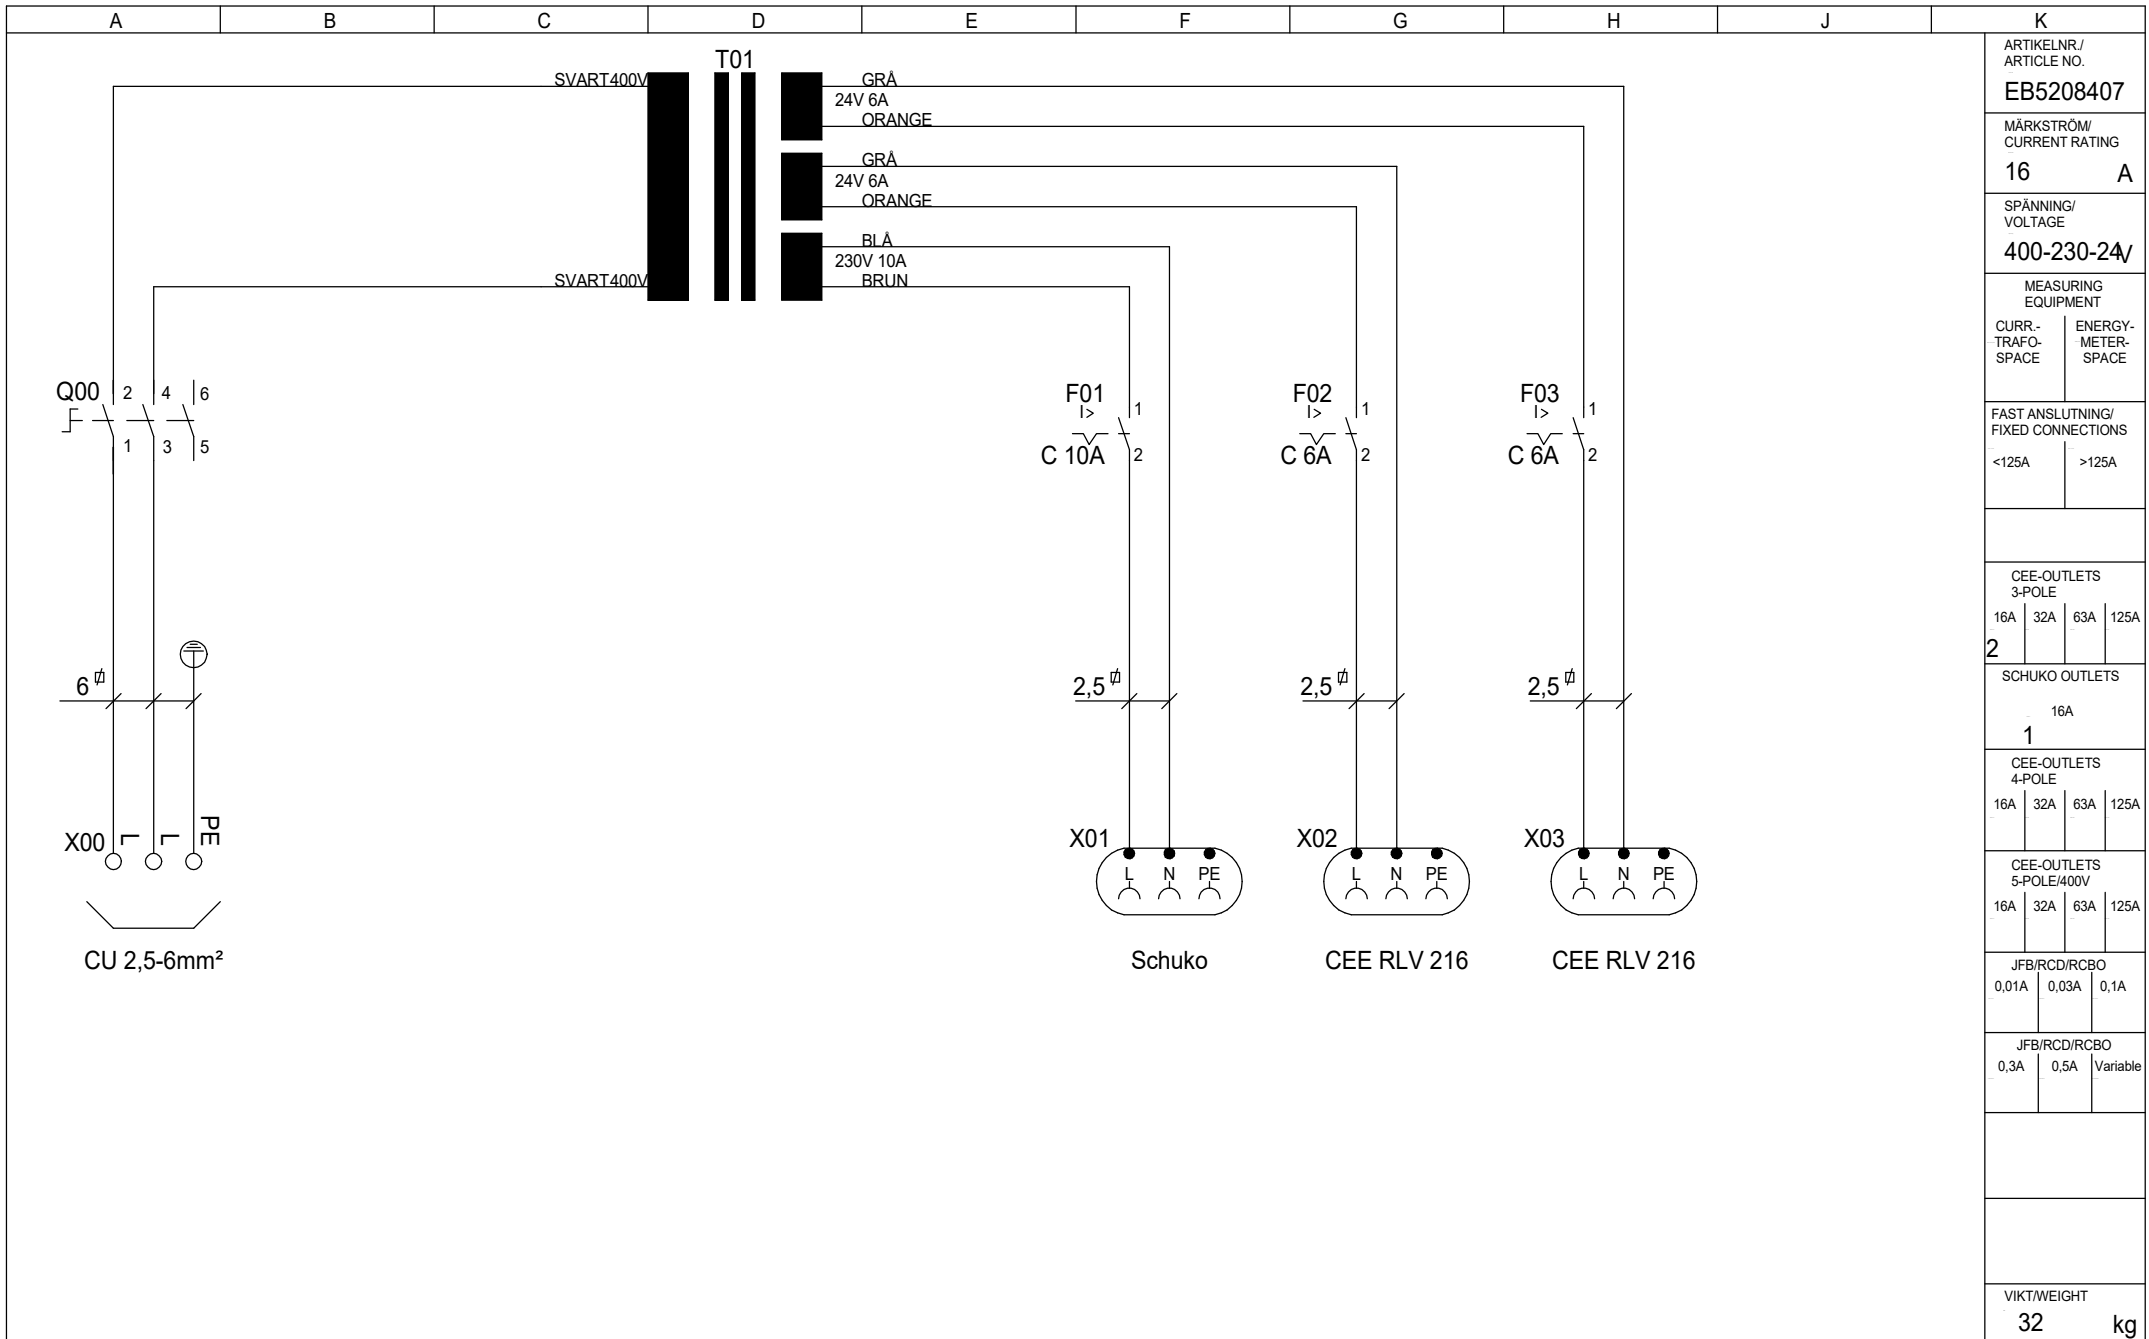

ARTIKELNR /  
ARTICLE NO.  
**EB5208407**

MÄRKSTRÖM /  
CURRENT RATING  
**16**      **A**

SPÄNNING /  
VOLTAGE  
**400-230-24V**

MEASURING  
EQUIPMENT  
CURR-  
TRAFO-  
SPACE      ENERGY-  
METER-  
SPACE

JFB/RCD/RCBO  
0,01A   0,03A   0,1A

JFB/RCD/RCBO  
0,3A   0,5A   Variable

VIKT/WEIGHT  
**32**      **kg**

This drawing is property of El-Björn. May not be copied, shown or distributed without our written permission.

TUF 16R 400-230-24/(2)1 EN

RITAD AV/DRAWN BY <b>CG</b>	DATUM/DATE <b>190211</b>	NEXT SHEET <b>2</b>	SHEET <b>1</b>
SIGN	REVISION/ISSUE <b>B</b>	RITINGS NR./DRAWING <b>E5208407</b>	

ARTIKELNR / ARTICLE NO.		EB5208407	
MÄRKSTRÖM / CURRENT RATING		16	A
SPÄNNING / VOLTAGE		400-230-24V	
MEASURING EQUIPMENT			
CURR- TRAFO- SPACE	ENERGY- METER- SPACE		
FAST ANSLUTNING/ FIXED CONNECTIONS			
<125A	>125A		
CEE-OUTLETS 3-POLE			
16A	32A	63A	125A
2			
SCHUKO OUTLETS			
16A			
1			
CEE-OUTLETS 4-POLE			
16A	32A	63A	125A
CEE-OUTLETS 5-POLE/400V			
16A	32A	63A	125A
JFB/RCD/RCBO		0,01A	0,03A
JFB/RCD/RCBO		0,3A	0,5A
JFB/RCD/RCBO		0,1A	Variable
VIKT/WEIGHT			
32		kg	

This drawing is property of El-Björn. May not be copied, shown or distributed without our written permission.

TUF 16R 400-230-24/(2)1 EN

RITAD AV/DRAWN BY	DATUM/DATE	NEXT SHEET	SHEET
CG	190211	3	2
SIGN	REVISION/ISSUE	RITINGS NR./DRAWING	
	B	E5208407	