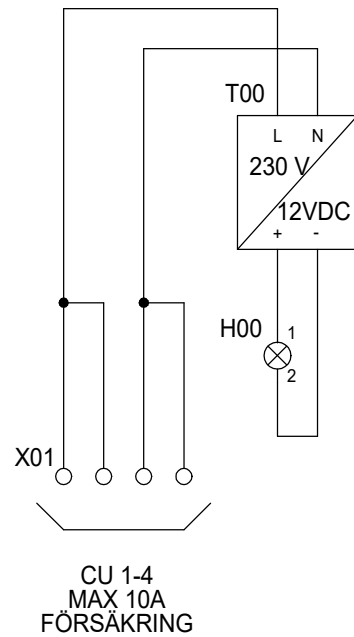

A

B

C

D

E

F

G

H

J

K

ARTIKELNR/
ARTICLE NO.

EB11047

MÄRKSTRÖM/
CURRENT RATING

16 A

SPÄNNING/
VOLTAGE

230-400 V

MEASURING
EQUIPMENT

CURR-
TRAFO-
SPACE

ENERGY-
METER-
SPACE

FAST ANSLUTNING/
FIXED CONNECTIONS

<125A

>125A

CEE-OUTLETS
3-POLE

16A

32A

63A

125A

SCHUKO OUTLETS

16A

CEE-OUTLETS
4-POLE

16A

32A

63A

125A

CEE-OUTLETS
5-POLE/400V

16A

32A

63A

125A

JFB/RCD/RCBO

0,01A

0,03A

0,1A

JFB/RCD/RCBO

0,3A

0,5A

Variable

VIKT/WEIGHT

21,5 kg

This drawing is property of El-Björn. May not be copied, shown or distributed without our written permission.

Alfa-II 230-400// L

EL-BJÖRN
www.elbjorn.com

RITAD AV/DRAWN BY
CG

DATUM/DATE
190212

NEXT SHEET

SHEET
3

SIGN

REVISION/ISSUE
A*

RITNING NR./DRAWING
EB11047