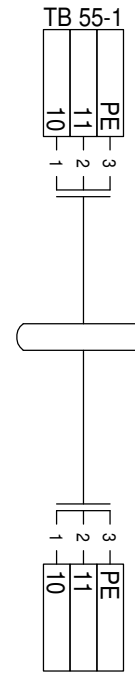

Djup: 65mm

VFBR 9F2, VF 9F2, VF 15F2

ARTIKELNR./  
ARTICLE NO.  
**E8752066**

MÄRKSTRÖM/  
CURRENT RATING  
**A**

MEASURING  
EQUIPMENT  
CURR-  
TRAFO-  
SPACE ENERGY-  
METER-  
SPACE

FAST ANSLUTNING/  
FIXED CONNECTIONS  
<125A >125A

CEE-OUTLETS  
3-POLE/230V  
16A 32A 63A 125A

SCHUKO OUTLETS  
2-POLE/230V  
16A

CEE-OUTLETS  
5-POLE/400V  
16A 32A 63A 125A

JFB/RCCB  
<0,03A >0,3A >0,03A & <0,3A

JFB/RCCB  
Variable

VIKT/WEIGHT  
**0,38 kg**

PC.	Position	Description	Type	Manufacturer	Data	Article No.	E-number(SE)
1		Kapsling	AB 081607	Fibox	80 x 160 x 65	7083620	
1	GT1	Termostat	5 - 35 °C	E.G.O.		55.13201.170	
1	X01	Kopplingslist	HE 16H-WPR	Svenska Helag AB	3-POL	0163W0310	

This drawing is property of El-Björn. May not be copied, shown or distributed without our written permission.

TERMOSTATBOX  
TB 55-1

RITAD AV/DRAWN BY  
**CG**

DATUM/DATE  
**150401**

NEXT SHEET SHEET  
**1**