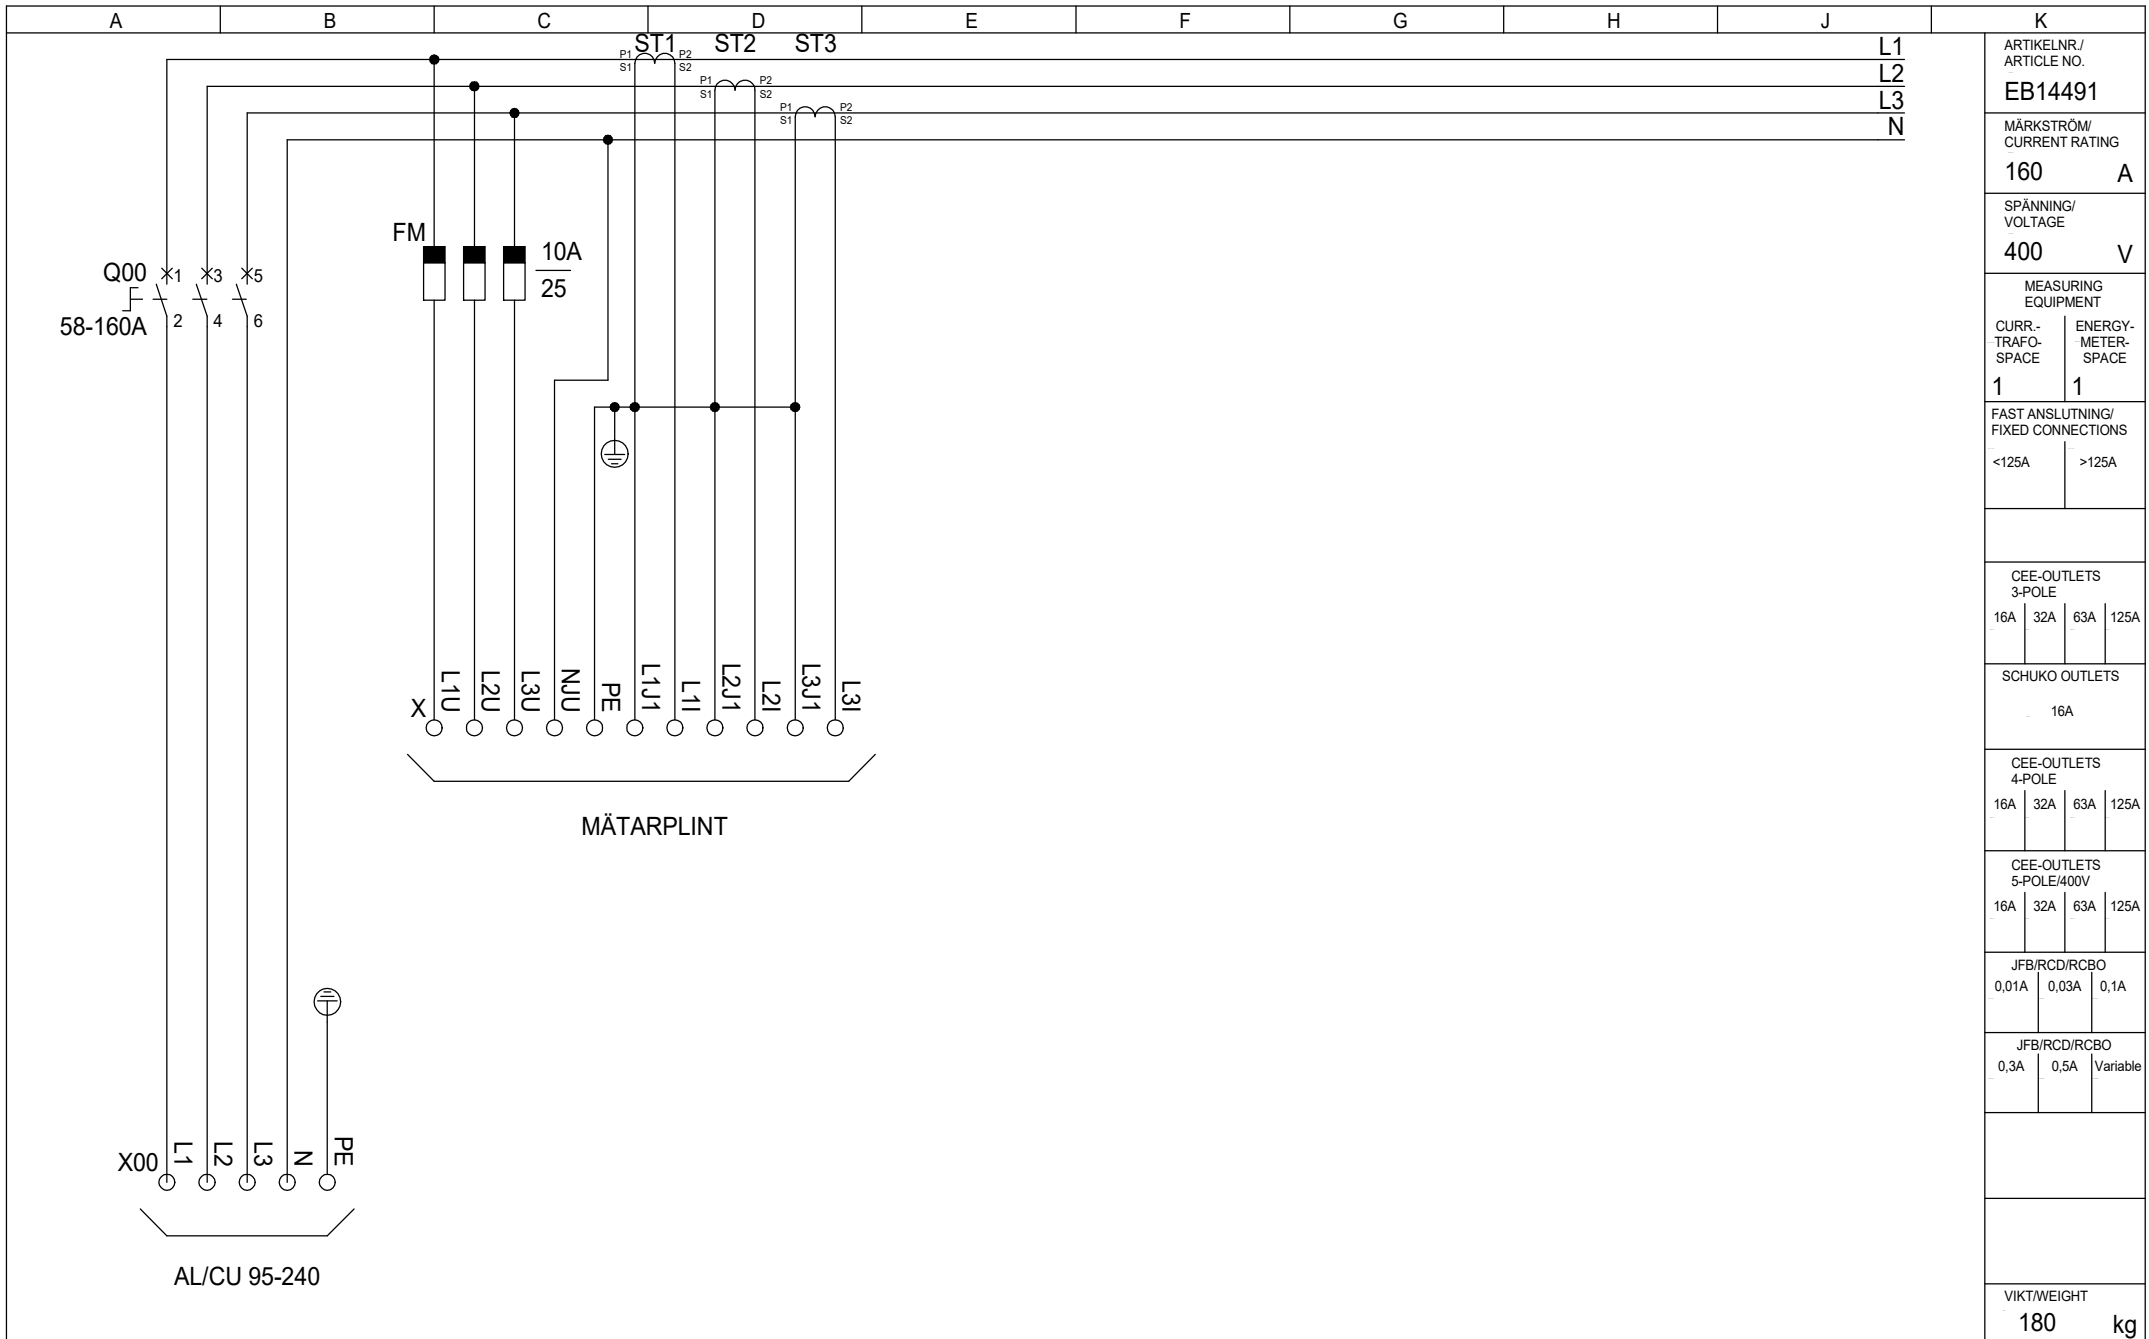

A B C D E F G H J K

ARTIKELNR /
ARTICLE NO.
EB14491

MÄRKSTRÖM /
CURRENT RATING
160 A

SPÄNNING /
VOLTAGE
400 V

MEASURING EQUIPMENT	
CURR-TRAFO-SPACE	ENERGY-METER-SPACE
1	1

FAST ANSLUTNING / FIXED CONNECTIONS	
<125A	>125A

CEE-OUTLETS 3-POLE			
16A	32A	63A	125A

SCHUKO OUTLETS	
16A	

CEE-OUTLETS 4-POLE			
16A	32A	63A	125A

CEE-OUTLETS 5-POLE/400V			
16A	32A	63A	125A

JFB/RCD/RCBO		
0,01A	0,03A	0,1A

JFB/RCD/RCBO		
0,3A	0,5A	Variable

VIKT/WEIGHT
180 kg

This drawing is property of El-Björn. May not be copied, shown or distributed without our written permission.

BCS 900-Z160E

RITAD AV/DRAWN BY CG	DATUM/DATE 190617	NEXT SHEET 2	SHEET 1
SIGN	REVISION/ISSUE A*	RITINGS NR./DRAWING EB14491	